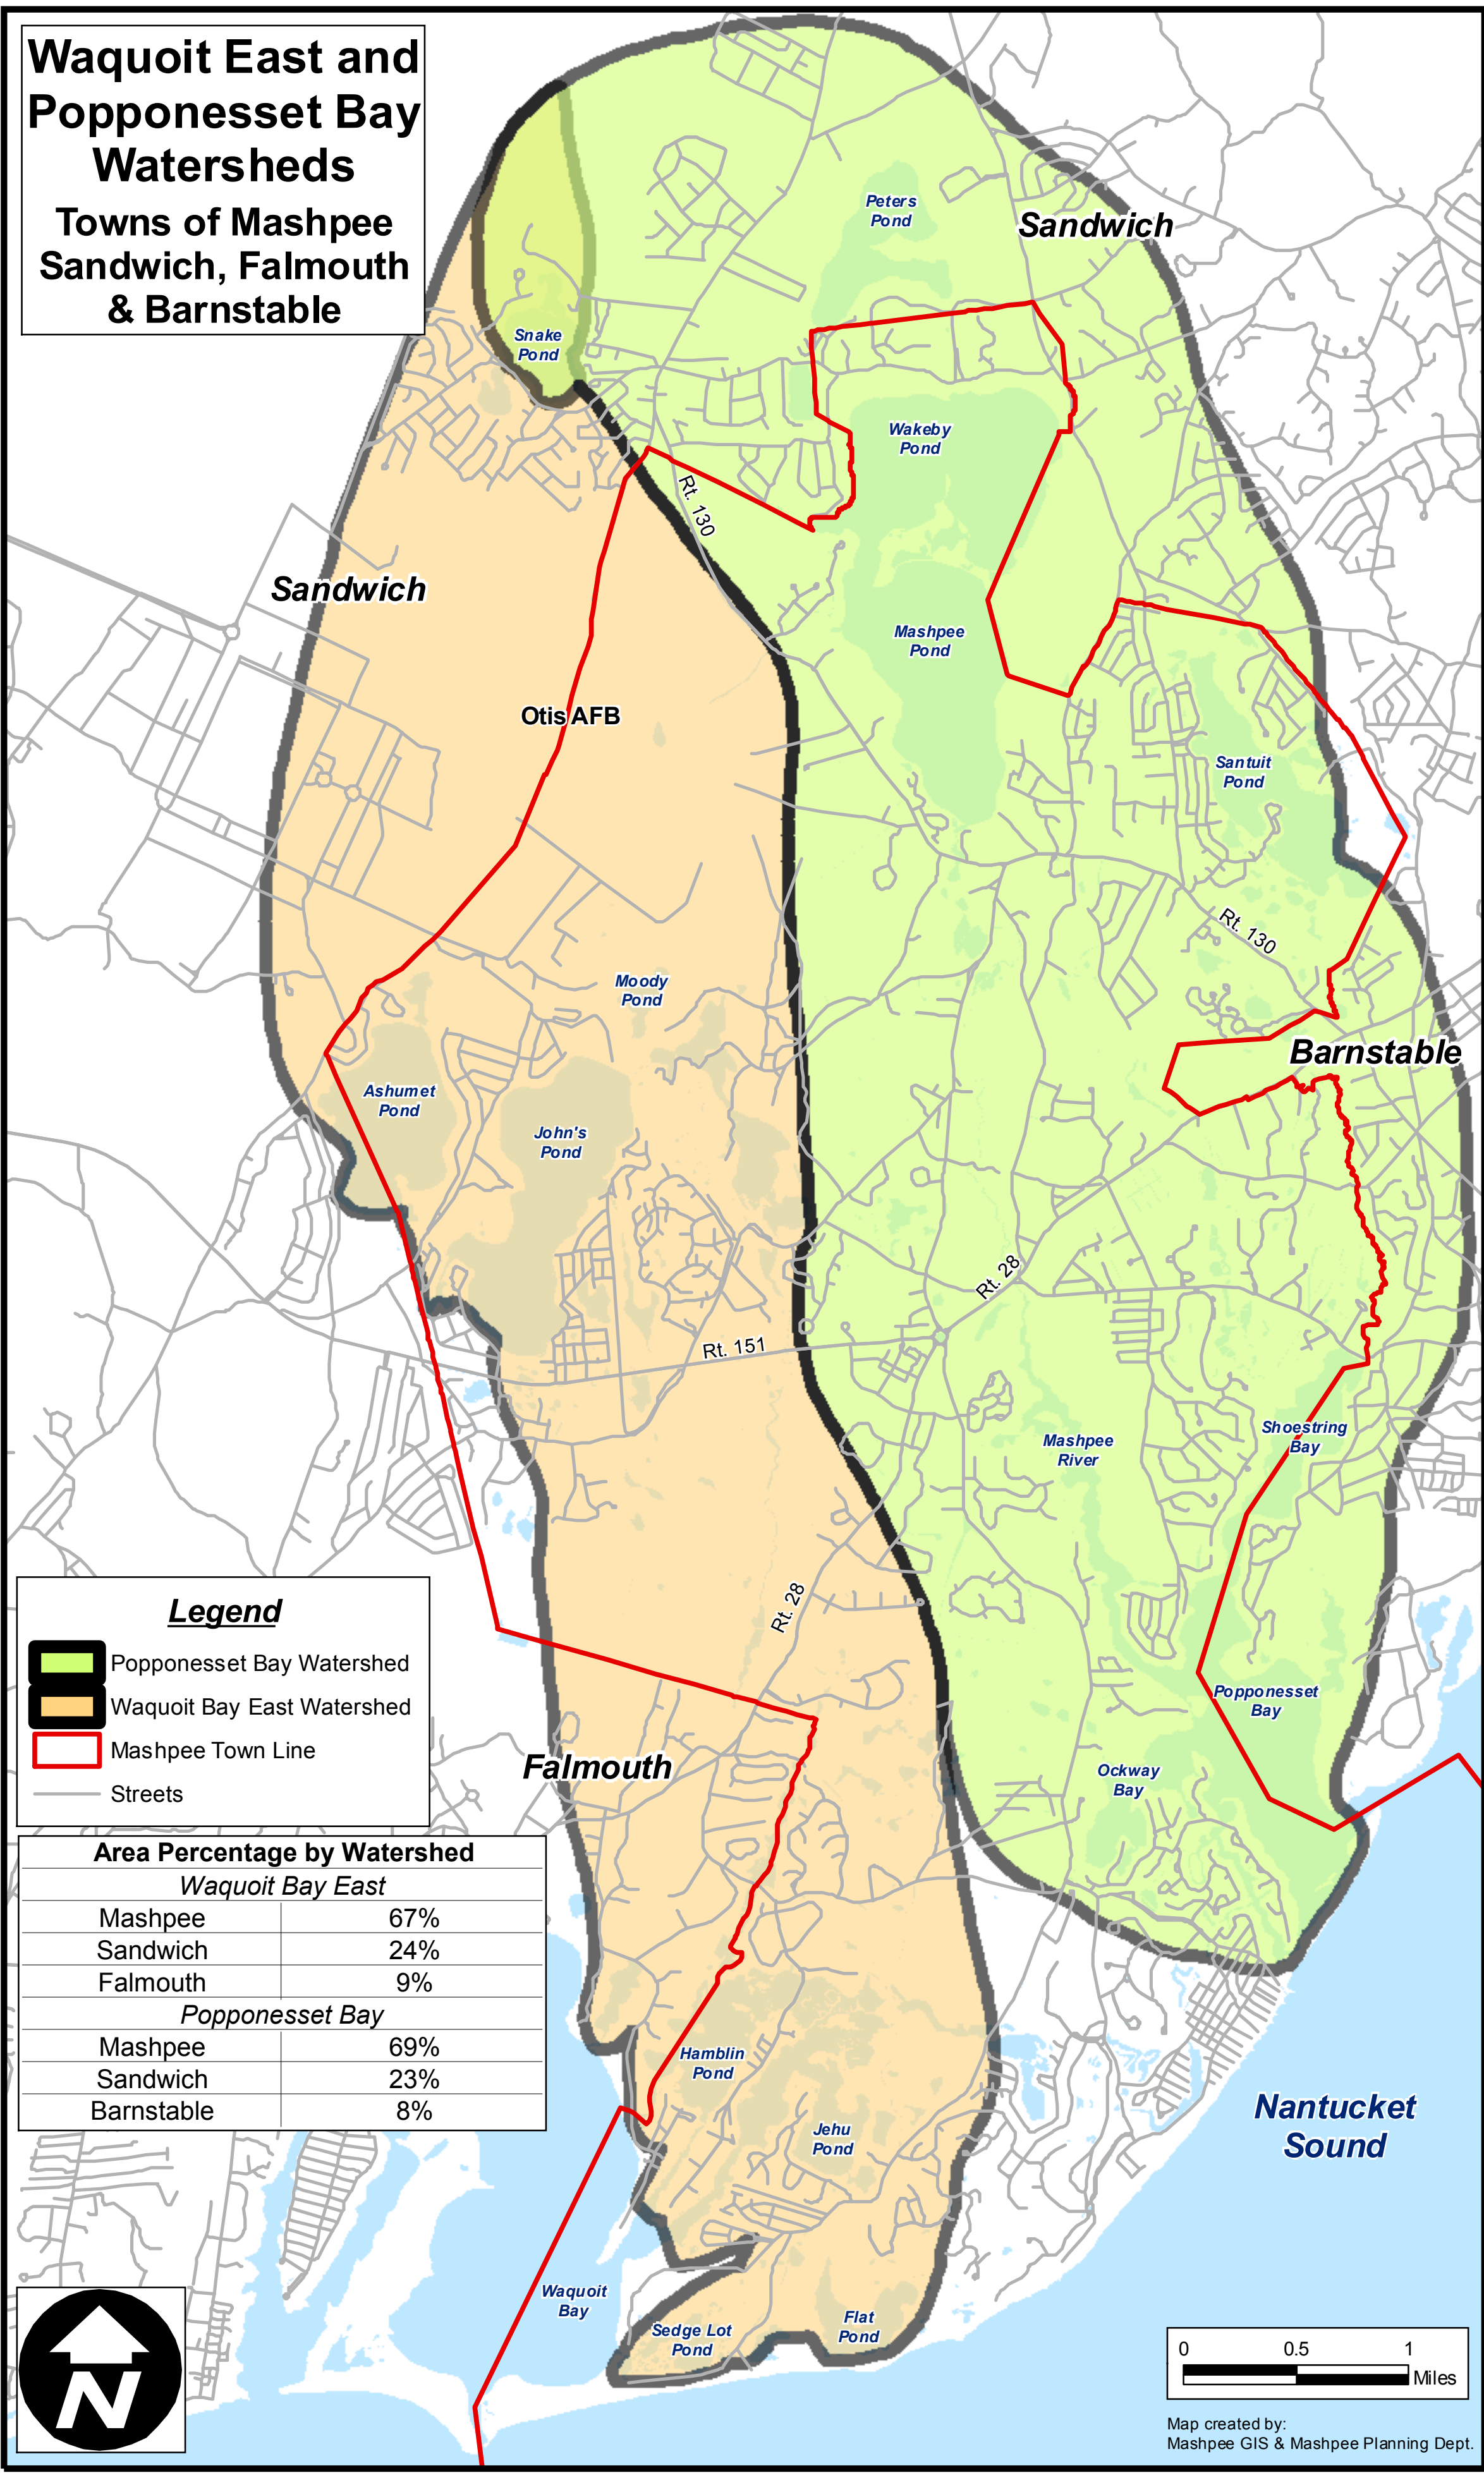

Waquoit East and Popponeset Bay Watersheds

Towns of Mashpee Sandwich, Falmouth & Barnstable

Legend

- Popponeset Bay Watershed
- Waquoit Bay East Watershed
- Mashpee Town Line
- Streets

Area Percentage by Watershed

Waquoit Bay East	
Mashpee	67%
Sandwich	24%
Falmouth	9%
Popponeset Bay	
Mashpee	69%
Sandwich	23%
Barnstable	8%

Map created by:
Mashpee GIS & Mashpee Planning Dept.